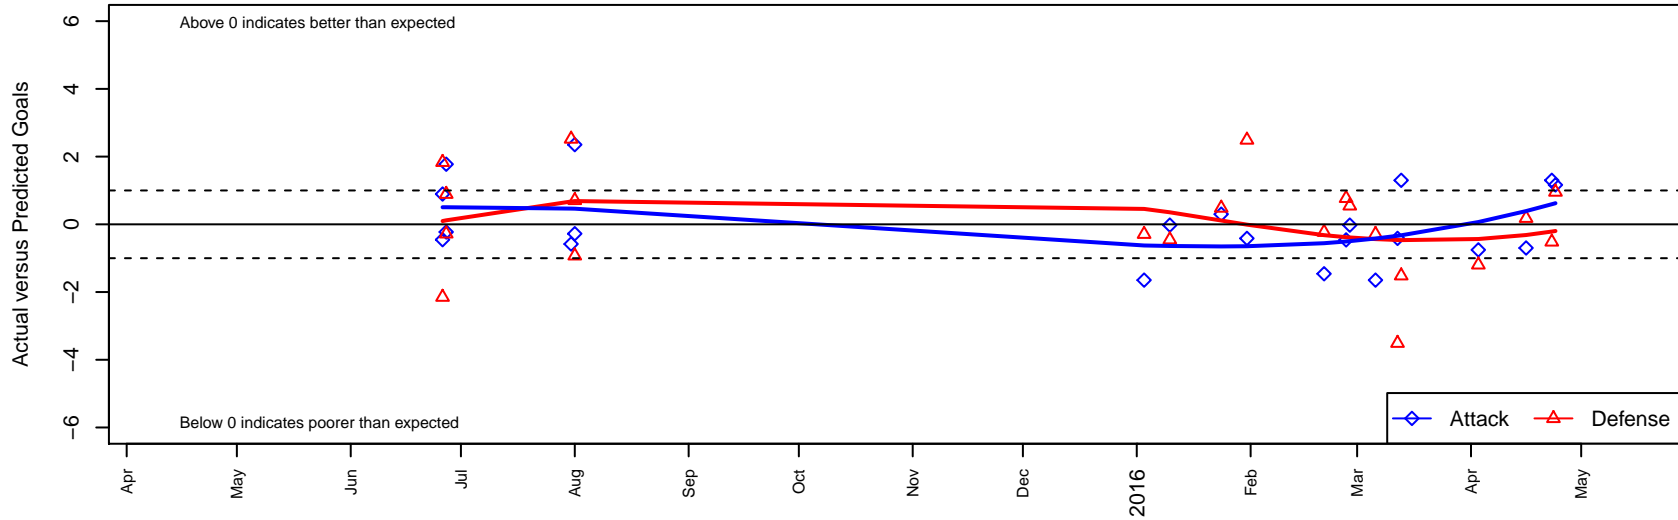

Whatcom FC Rangers Blue G97

Whatcom FC Rangers
 Bellingham, WA
 G97 total strength=1357
 attack=6.49 defense=7.34
 fall league = Win RCL G96 Div 3
 notes= Soltero 2015

alt names used:
 171 WFC Rangers GU18 Blue
 Whatcom FC Rangers – GU97 Blue

Venues played:
 2015 Baker Blast U17–18
 2015 WA Rush Cup G19 Gold U19
 2015 Win RCL G96 Div 3
 2015 WYS Presidents Cup G97 19 Div 2

Whatcom FC Rangers Blue G97
 Dots are actual minus expected GF (blue circles) and GA (red triangles).
 Blue line is smoothed change in attack strength. Red is smoothed change in defense strength.

**attack and defense variance (black dot)
relative to other teams
and top 10 in region**

**attack and defense rating
relative to others at age
and all opponents in last 13 months**

Performance relative to 13 month average