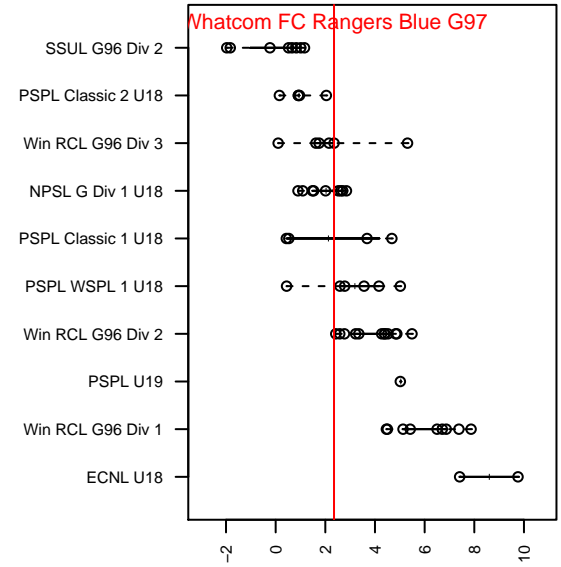

Whatcom FC Rangers Blue G97

Whatcom FC Rangers
 Bellingham, WA
 G97 total strength=1357
 attack=6.49 defense=7.34
 fall league = Win RCL G96 Div 3
 notes= Soltero 2015

alt names used:
 171 WFC Rangers GU18 Blue
 Whatcom FC Rangers – GU97 Blue

Venues played:
 2015 Baker Blast U17–18
 2015 WA Rush Cup G19 Gold U19
 2015 Win RCL G96 Div 3
 2015 WYS Presidents Cup G97 19 Div 2

Whatcom FC Rangers Blue G97
 Dots are actual minus expected GF (blue circles) and GA (red triangles).
 Blue line is smoothed change in attack strength. Red is smoothed change in defense strength.

**attack and defense variance (black dot)
relative to other teams
and top 10 in region**

**attack and defense rating
relative to others at age
and all opponents in last 13 months**

Performance relative to 13 month average