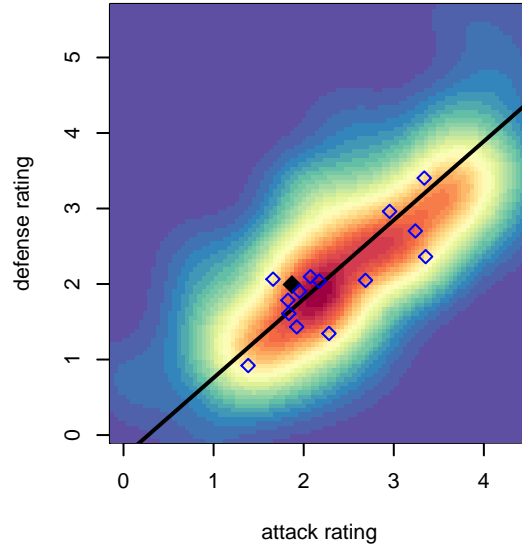

Whatcom FC Rangers Blue G97

Whatcom FC Rangers
 Bellingham, WA
 G97 total strength=1357
 attack=6.49 defense=7.34
 fall league = Win RCL G96 Div 3
 notes= Soltero 2015

alt names used:
 171 WFC Rangers GU18 Blue
 Whatcom FC Rangers – GU97 Blue

Venues played:
 2015 Baker Blast U17–18
 2015 WA Rush Cup G19 Gold U19
 2015 Win RCL G96 Div 3
 2015 WYS Presidents Cup G97 19 Div 2

Whatcom FC Rangers Blue G97
 Dots are actual minus expected GF (blue circles) and GA (red triangles).
 Blue line is smoothed change in attack strength. Red is smoothed change in defense strength.

**attack and defense variance (black dot)
relative to other teams
and top 10 in region**

**attack and defense rating
relative to others at age
and all opponents in last 13 months**

Performance relative to 13 month average