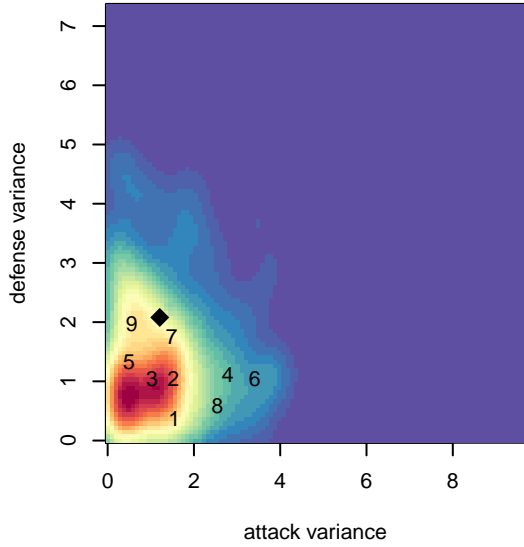

Whatcom FC Rangers Blue G97

Whatcom FC Rangers
 Bellingham, WA
 G97 total strength=1357
 attack=6.49 defense=7.34
 fall league = Win RCL G96 Div 3
 notes= Soltero 2015

alt names used:
 171 WFC Rangers GU18 Blue
 Whatcom FC Rangers – GU97 Blue

Venues played:
 2015 Baker Blast U17–18
 2015 WA Rush Cup G19 Gold U19
 2015 Win RCL G96 Div 3
 2015 WYS Presidents Cup G97 19 Div 2

Whatcom FC Rangers Blue G97
 Dots are actual minus expected GF (blue circles) and GA (red triangles).
 Blue line is smoothed change in attack strength. Red is smoothed change in defense strength.

**attack and defense variance (black dot)
relative to other teams
and top 10 in region**

**attack and defense rating
relative to others at age
and all opponents in last 13 months**

Performance relative to 13 month average