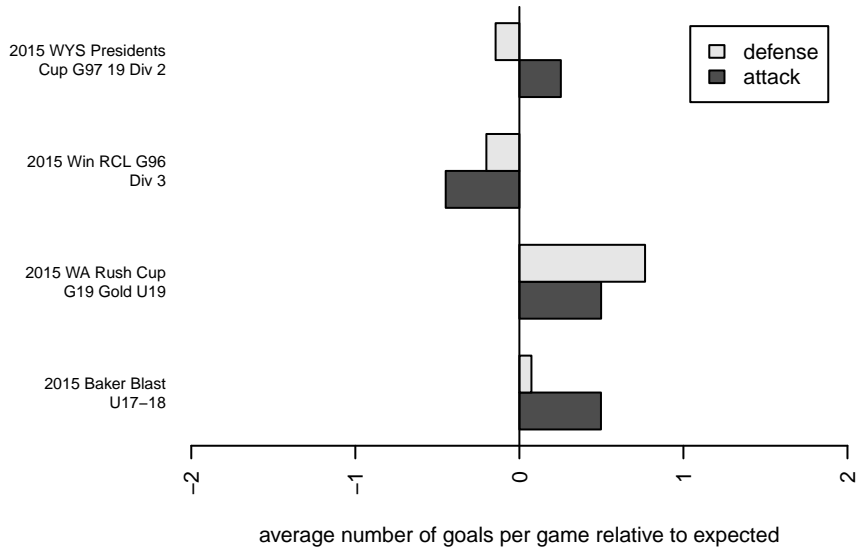

Whatcom FC Rangers Blue G97

Whatcom FC Rangers
 Bellingham, WA
 G97 total strength=1357
 attack=6.49 defense=7.34
 fall league = Win RCL G96 Div 3
 notes= Soltero 2015

alt names used:
 171 WFC Rangers GU18 Blue
 Whatcom FC Rangers – GU97 Blue

Venues played:
 2015 Baker Blast U17–18
 2015 WA Rush Cup G19 Gold U19
 2015 Win RCL G96 Div 3
 2015 WYS Presidents Cup G97 19 Div 2

Whatcom FC Rangers Blue G97
 Dots are actual minus expected GF (blue circles) and GA (red triangles).
 Blue line is smoothed change in attack strength. Red is smoothed change in defense strength.

**attack and defense variance (black dot)
relative to other teams
and top 10 in region**

**attack and defense rating
relative to others at age
and all opponents in last 13 months**

Performance relative to 13 month average