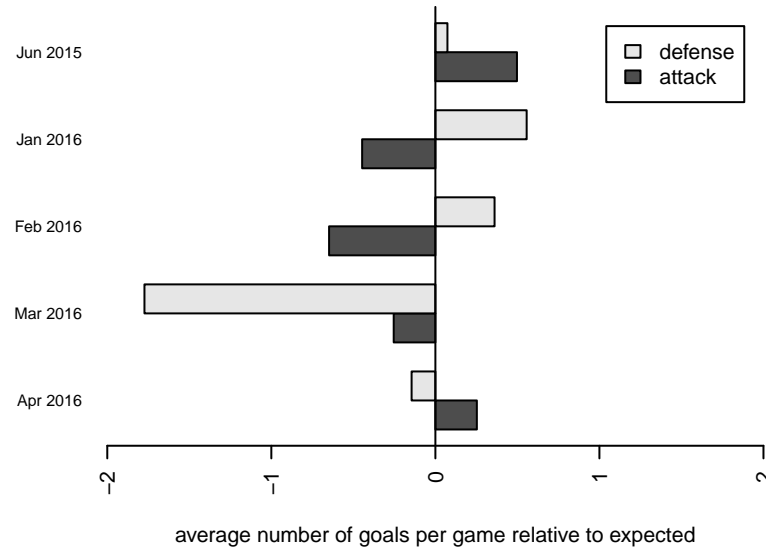

Performance relative to 13 month average